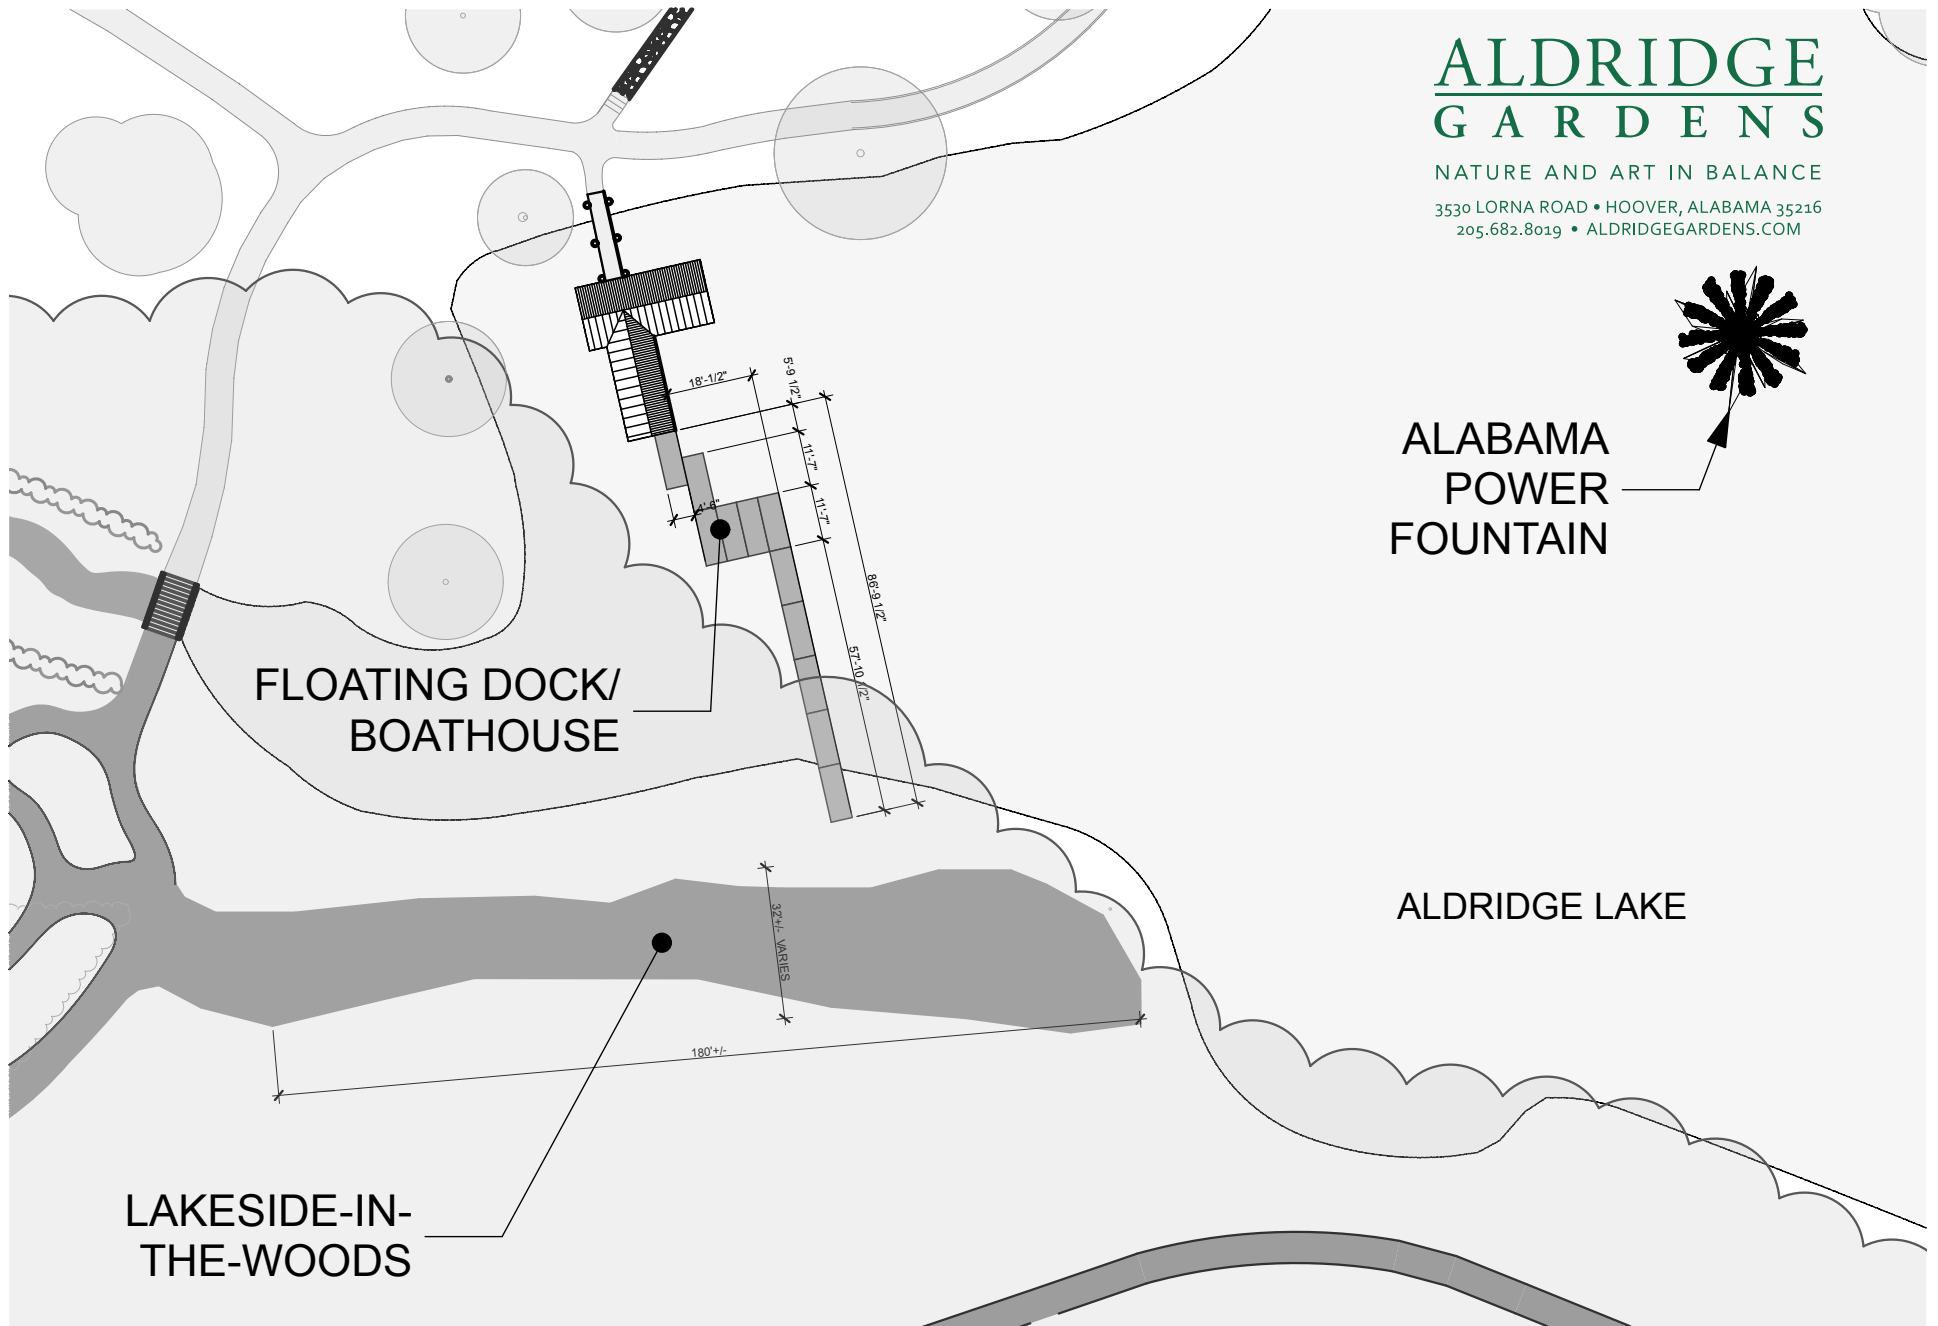

# ALDRIDGE GARDENS

NATURE AND ART IN BALANCE

3530 LORNA ROAD • HOOVER, ALABAMA 35216  
205.682.8019 • ALDRIDGEGARDENS.COM

**1** LAKESIDE-IN-THE-WOODS & FLOATING DOCK/BOATHOUSE 1" = 40'