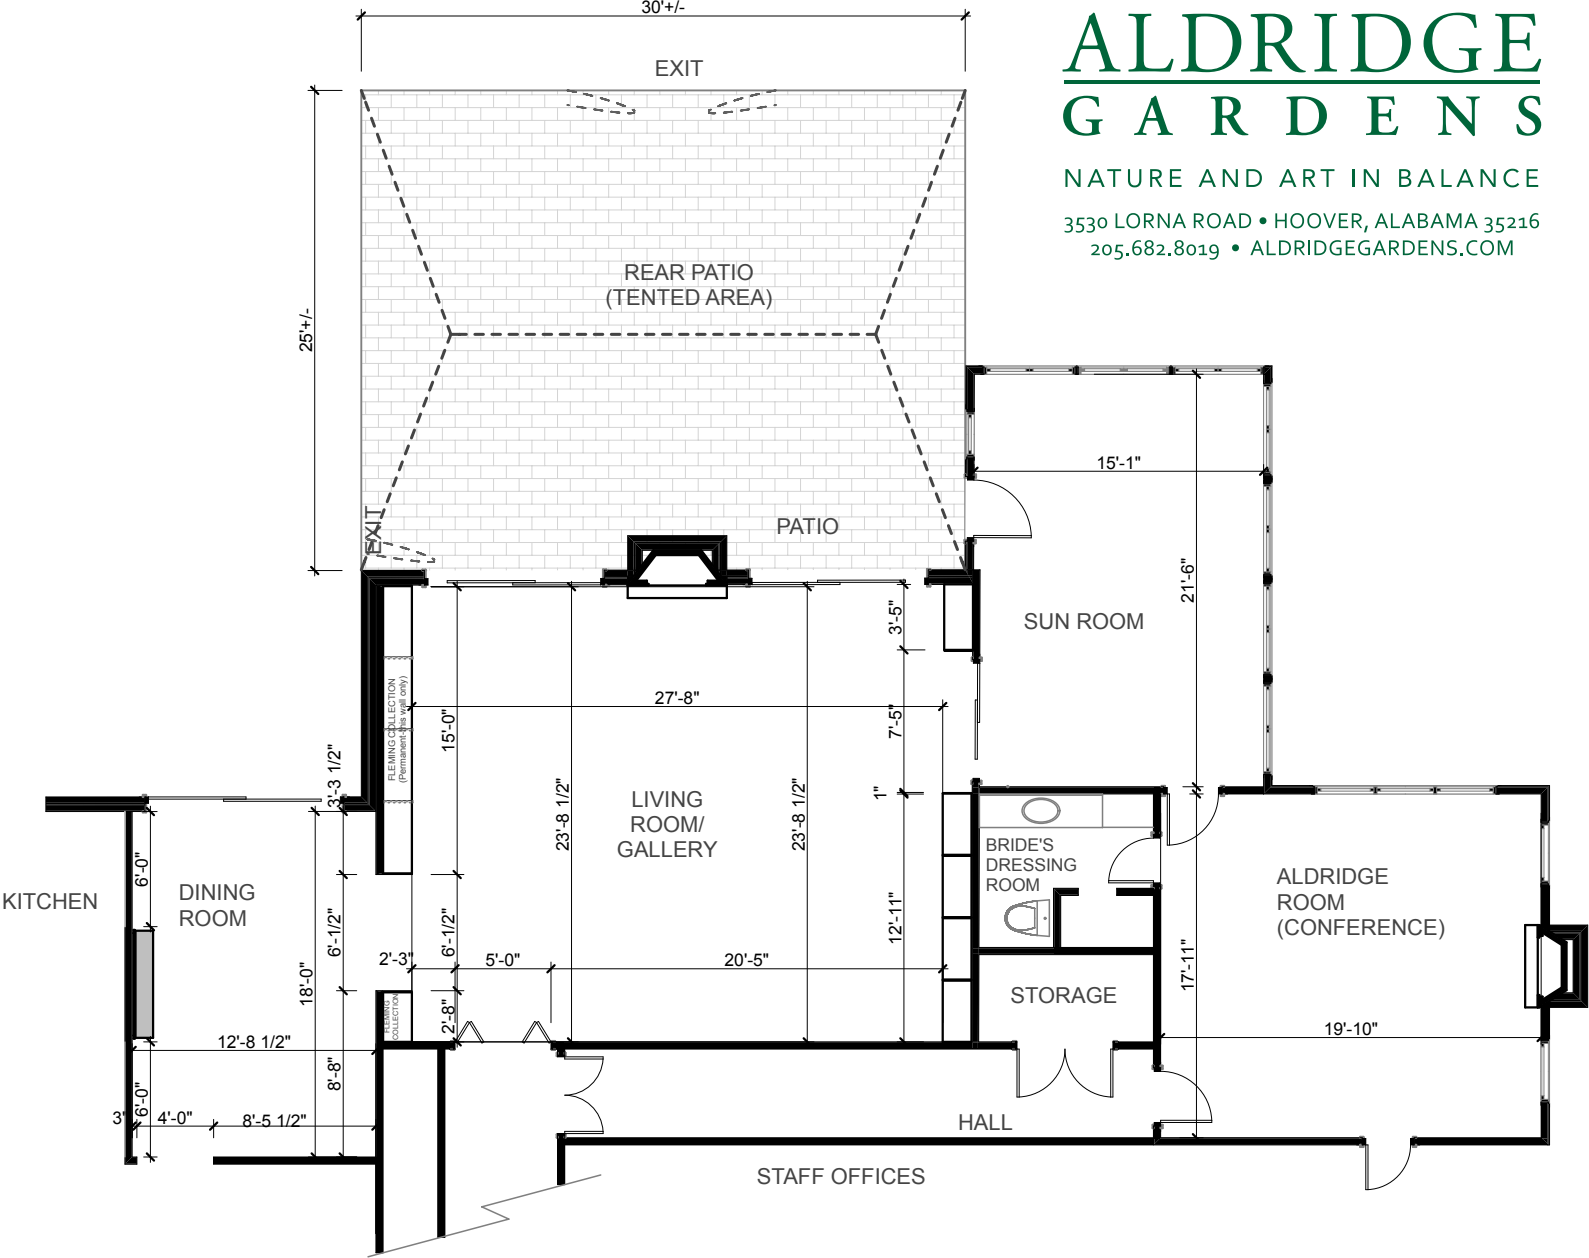

# ALDRIDGE GARDENS

NATURE AND ART IN BALANCE

3530 LORNA ROAD • HOOVER, ALABAMA 35216  
205.682.8019 • ALDRIDGEGARDENS.COM

**ALDRIDGE HOUSE**

**1" = 10'**