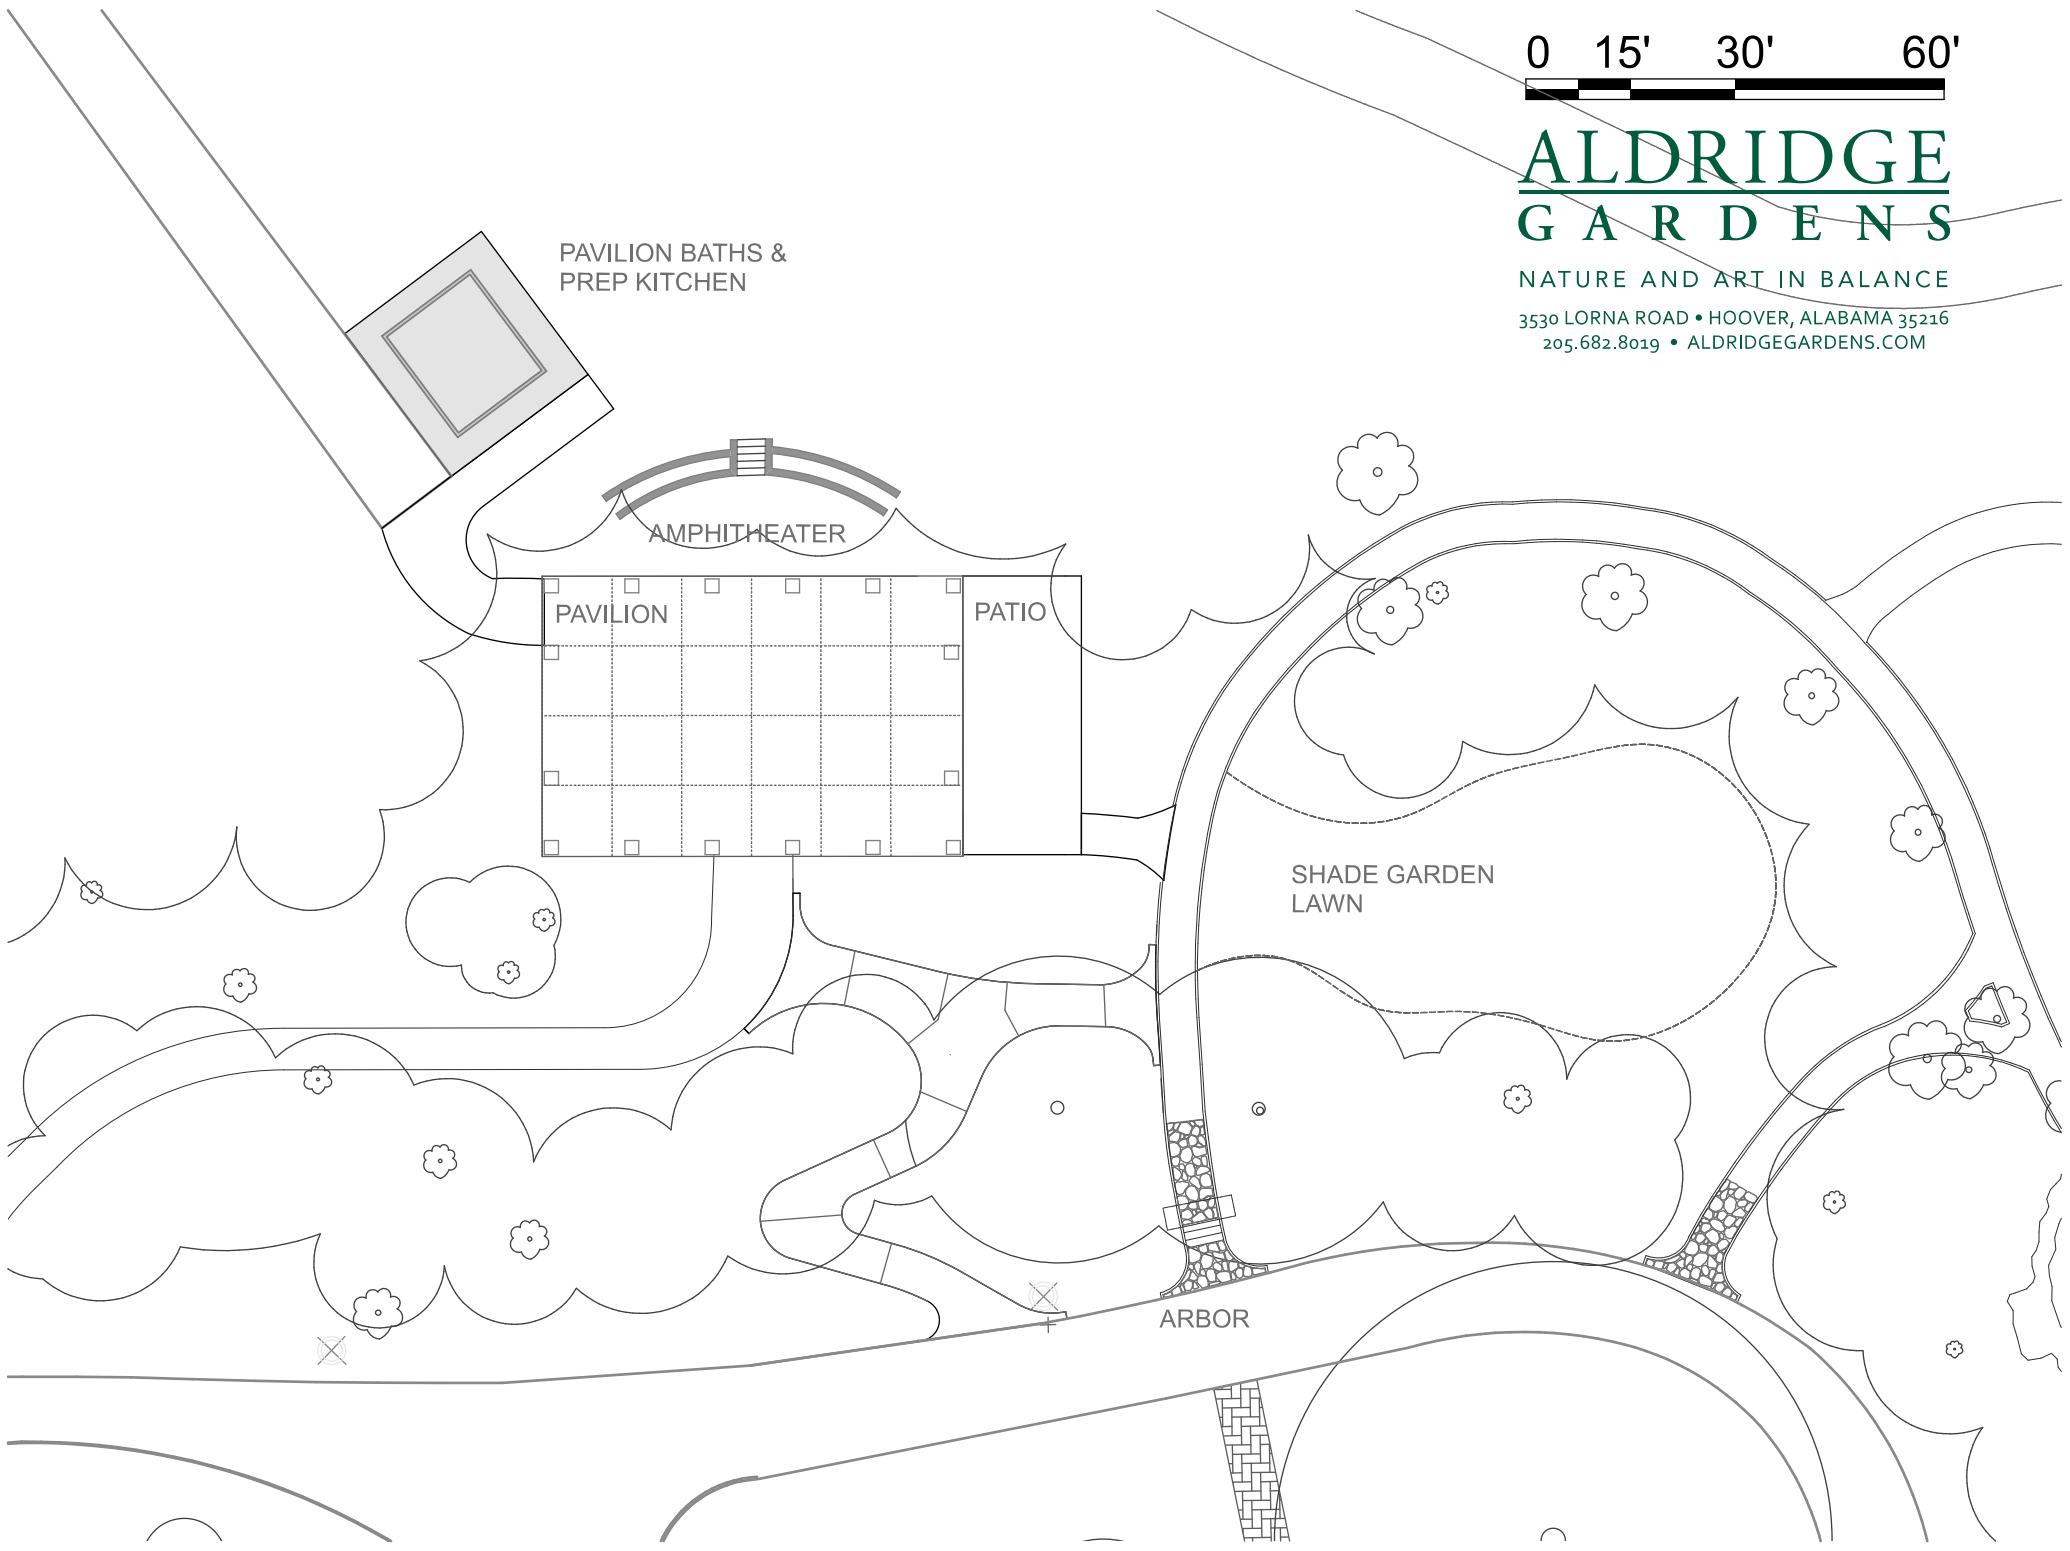

# ALDRIDGE GARDENS

NATURE AND ART IN BALANCE

3530 LORNA ROAD • HOOVER, ALABAMA 35216  
205.682.8019 • ALDRIDGEGARDENS.COM

PAVILLION BATHS &  
PREP KITCHEN

AMPHITHEATER

PAVILION

PATIO

SHADE GARDEN  
LAWN

ARBOR